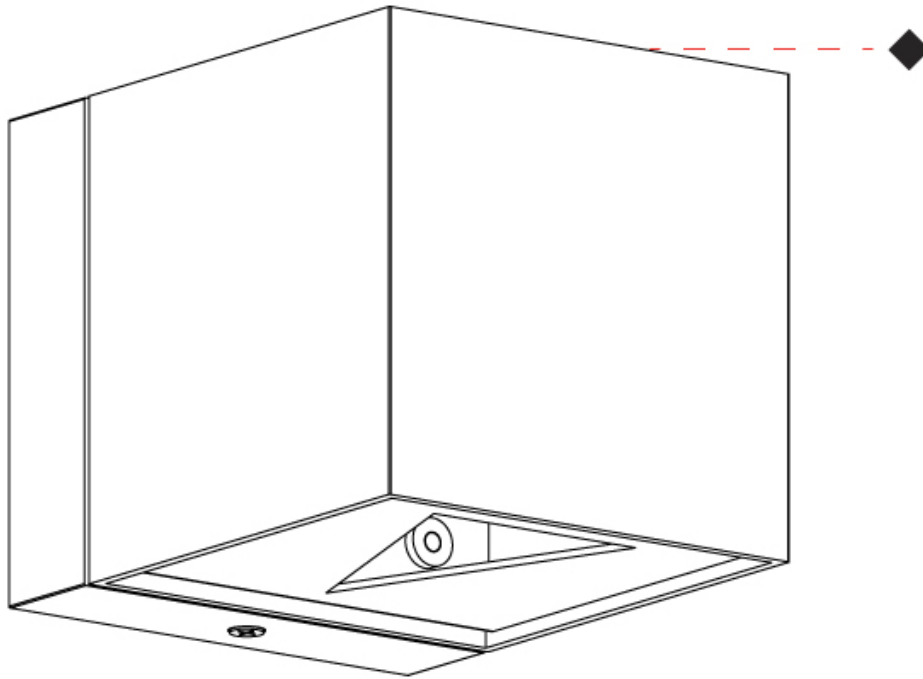

GENERAL

Series: Dau
 Subseries: Dau Single
 Brand: Milan
 Division: Design
 Mounting Type: Surface
 Mounting Location: Wall
 Subcategory: Up/Down Light

PHYSICAL

Length (mm): 80
 Length (in): 3 1/8
 Height (mm): 80
 Depth (mm): 101
 Height (in): 3 1/8
 Depth (in): 4
 Extension (mm): 101
 Extension (in): 4
 Light Distribution: Direct / Indirect
 Weight (kg): 0.82
 Weight (lbs): 1.81
 Fixture Finish: BAL / MWL / BSL
 Fixture Material: Extruded Aluminum

Certified By: Certified for North American Standards
 IP rating: IP20

108mm (4 1/4")
 108mm (4 1/4")
 J-Box cover plate
 Included

80mm 3 1/8"

101mm 4"

80mm 3 1/8"

DAU SINGLE SURFACE

D93041-

PROJECT	_____
TYPE	_____
SPECIFIER	_____
QUANTITY	_____
DATE	_____

GENERAL

Series: Dau
Subseries: Dau Single
Brand: Milan
Division: Design
Mounting Type: Surface
Mounting Location: Wall
Subcategory: Up/Down Light

PHYSICAL

Shape: Rectangle
Length (mm): 80
Length (in): 3 1/8
Height (mm): 174
Depth (mm): 101
Height (in): 6 9/11
Depth (in): 4
Extension (mm): 101
Extension (in): 4
Light Distribution: Direct / Indirect
Weight (kg): 1.23
Weight (lbs): 2.71
[Fixture Finish: BAL / MWL / BSL](#)
Fixture Material: Extruded Aluminum